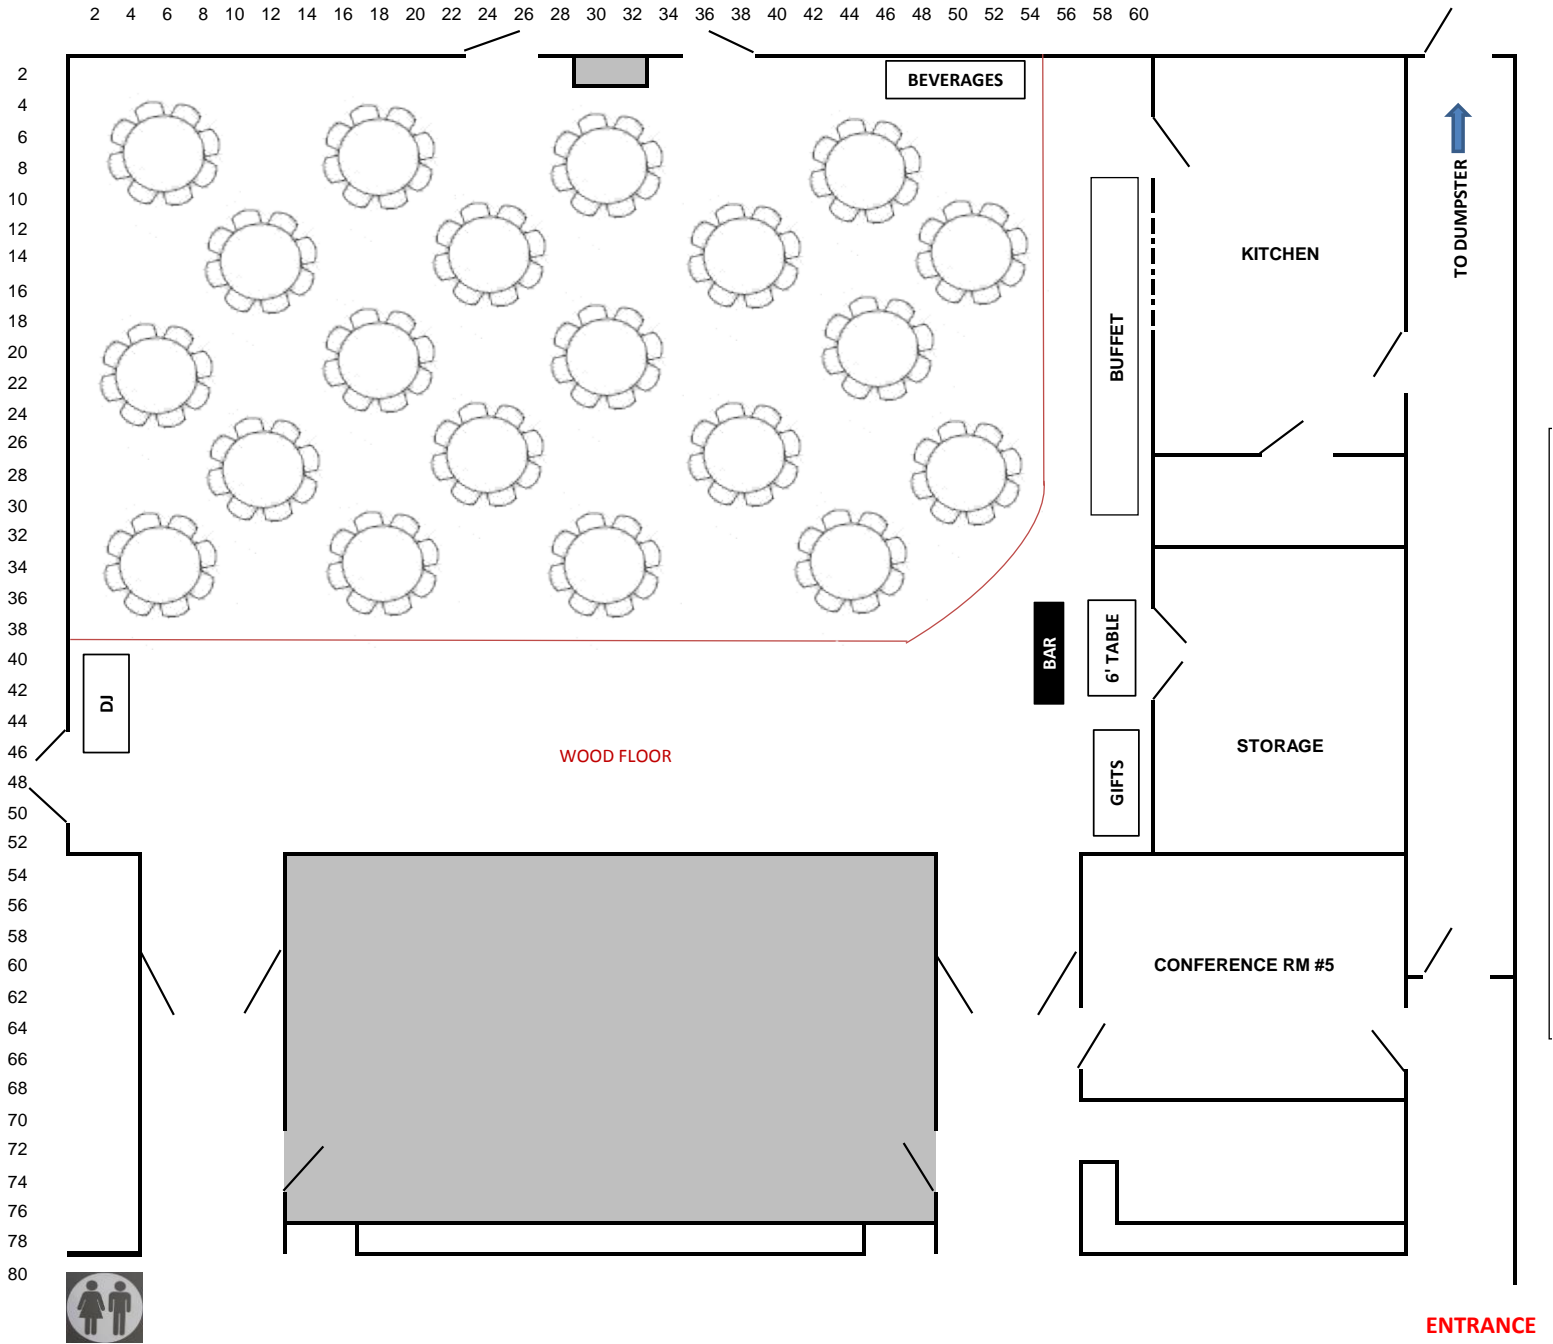

Civic Center Set-Up

Civic A & B

Set Up #1
Capacity 160

NOTES:

Civic Center Set-Up

Civic A & B

Set Up #2

Capacity 160

NOTES:

Civic Center Set-Up

Civic A & B

Set Up #3
Capacity 160

NOTES:

Civic Center Set-Up

Civic A & B

Set Up #4

Capacity 148

NOTES: