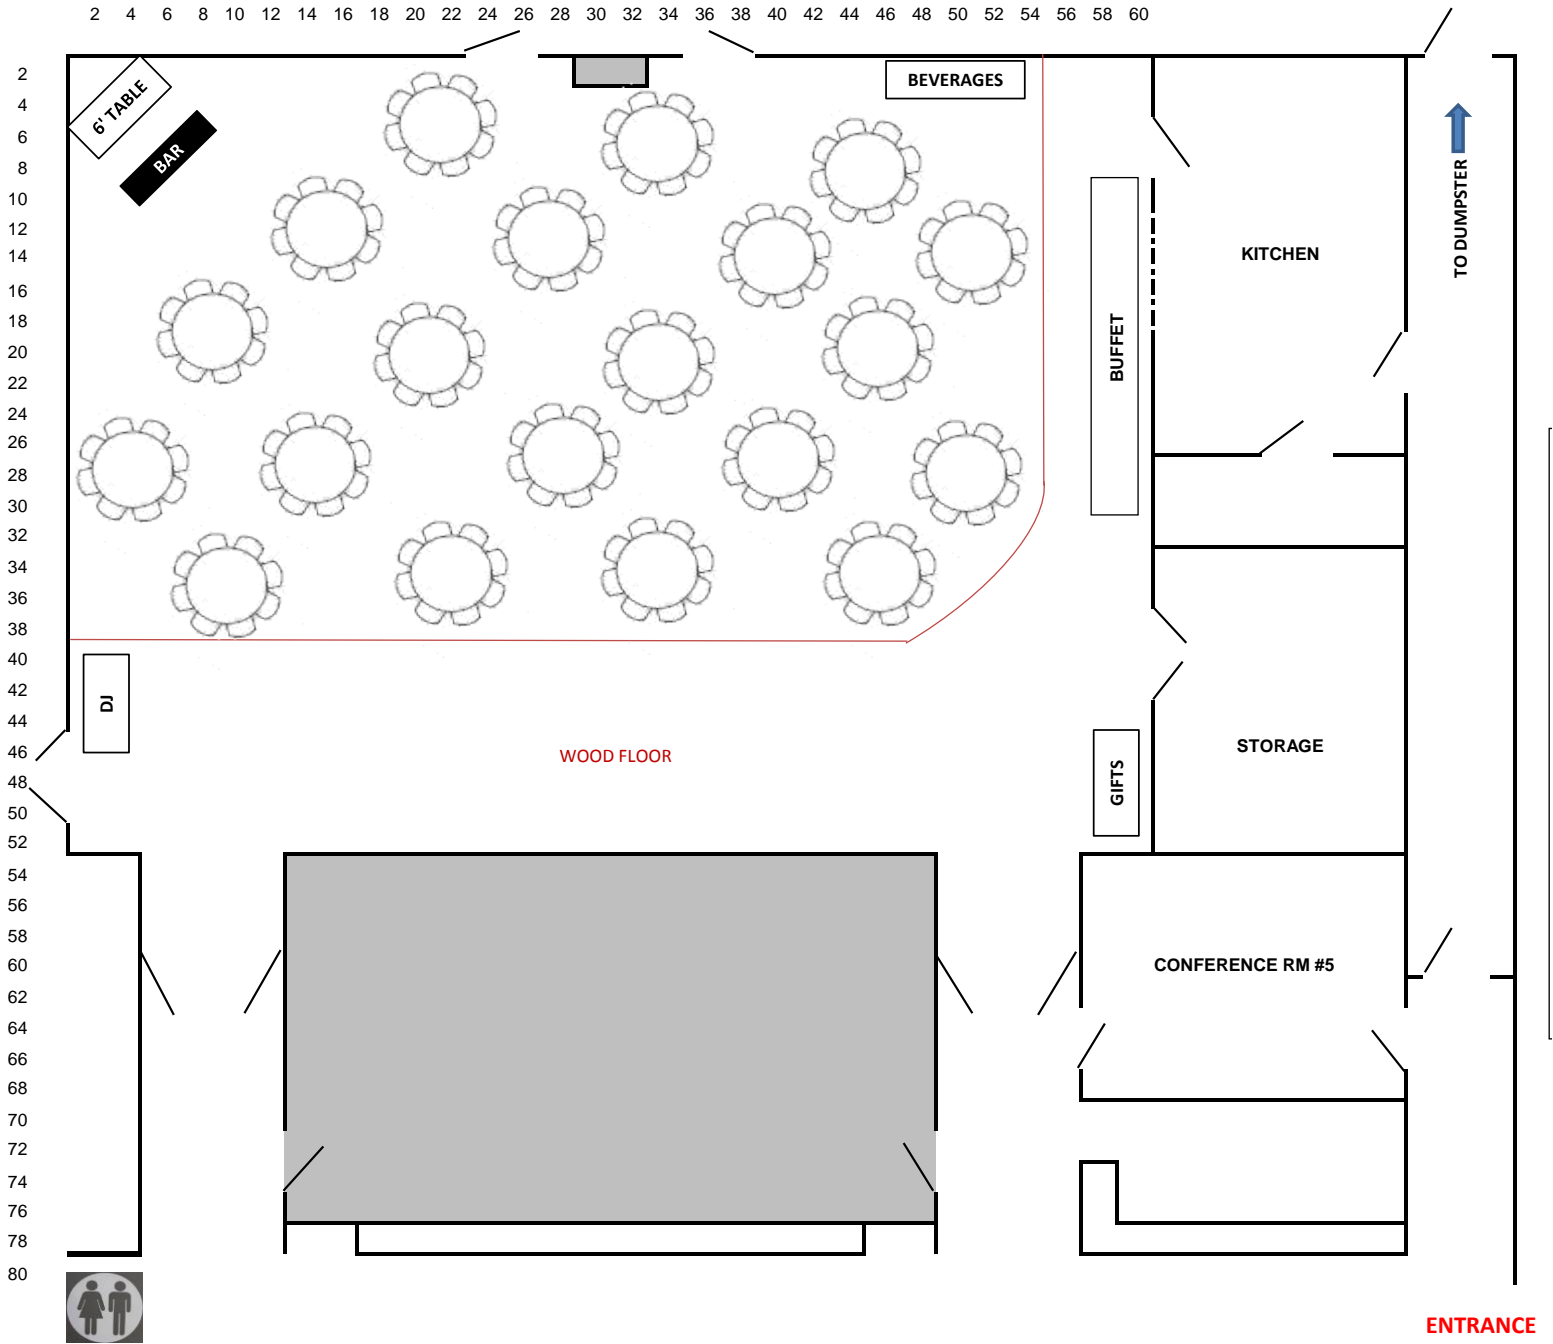

Civic Center Set-Up

Civic A & B

Set Up #1
Capacity 160

NOTES:

Civic Center Set-Up

Civic A & B

Set Up #2

Capacity 160

NOTES:

Civic Center Set-Up

Civic A & B

Set Up #3
Capacity 160

NOTES:

Civic Center Set-Up

Civic A & B

Set Up #4

Capacity 148

NOTES: