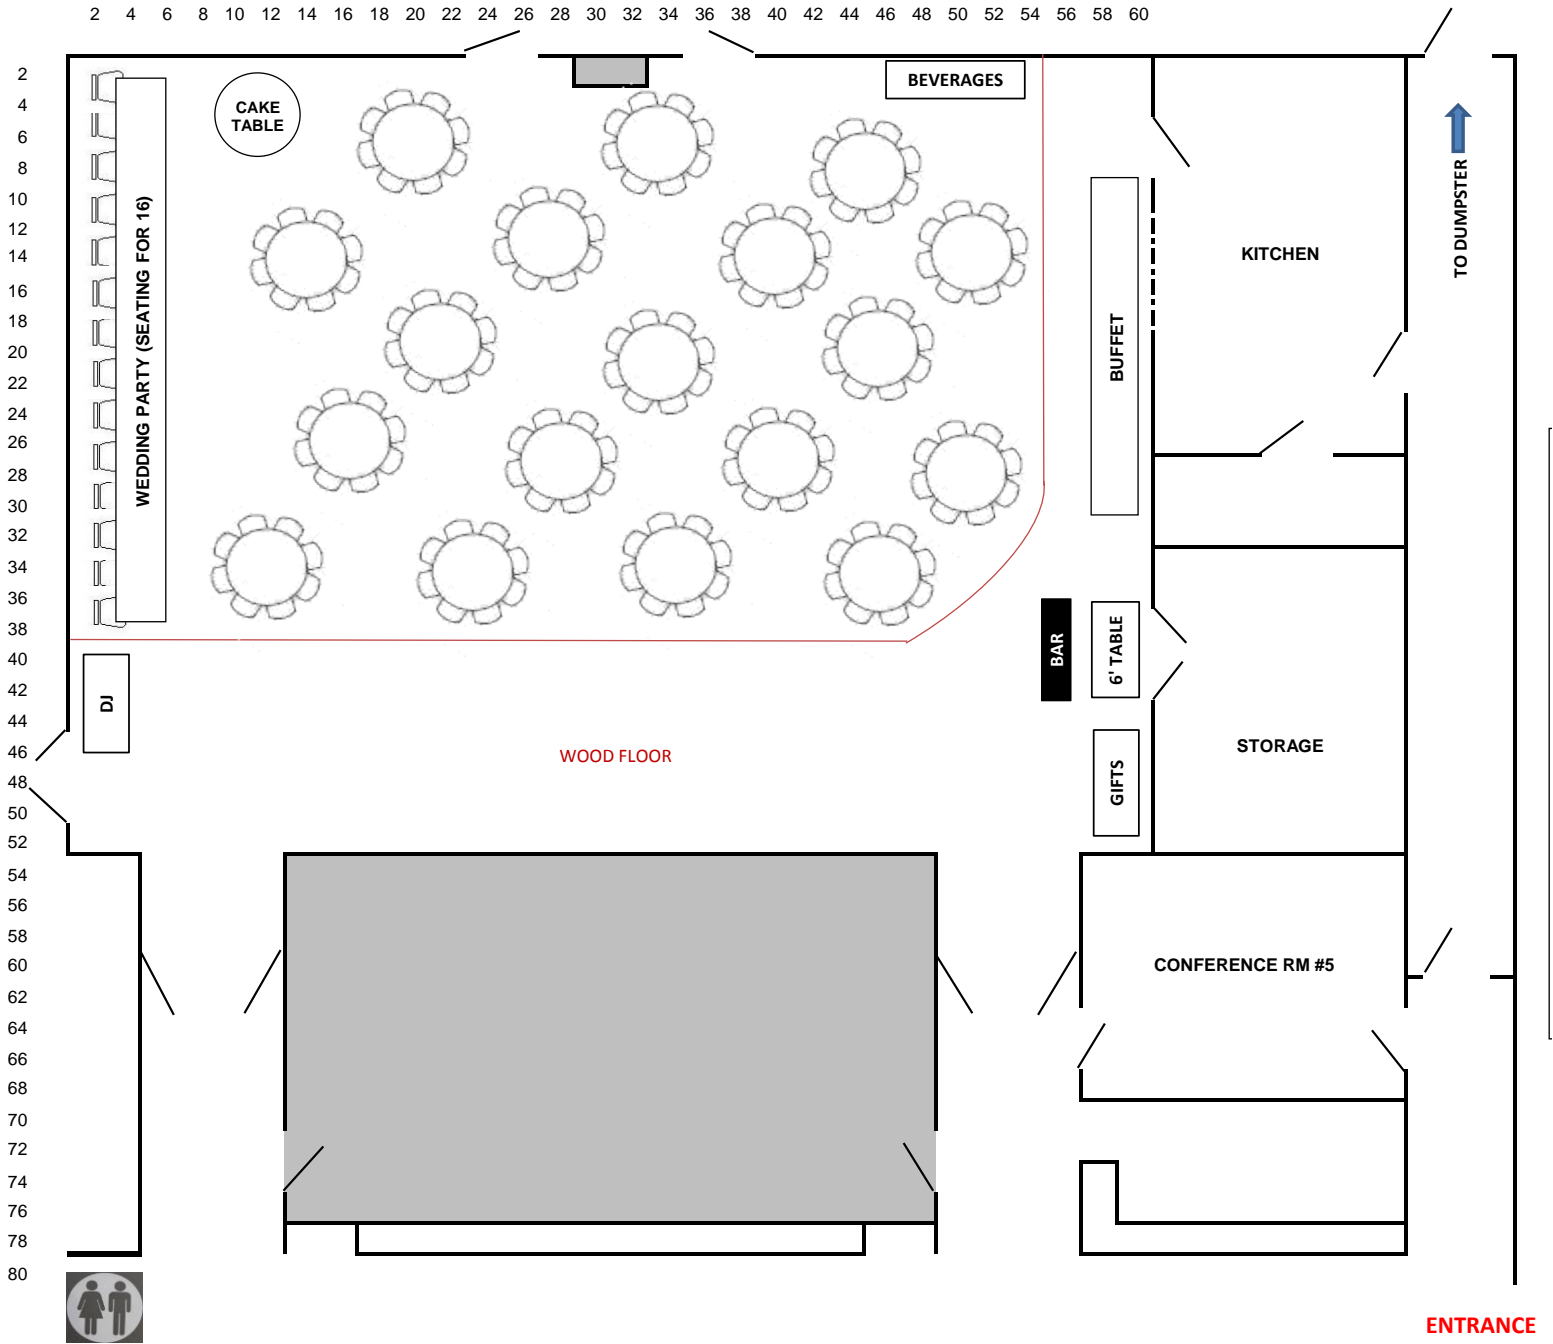

Civic Center Set-Up

Civic A & B

Set Up #1
Capacity 160

NOTES:

Civic Center Set-Up

Civic A & B

Set Up #2

Capacity 160

NOTES:

Civic Center Set-Up

Civic A & B

Set Up #3
Capacity 160

NOTES:

Civic Center Set-Up

Civic A & B

Set Up #4

Capacity 148

NOTES: