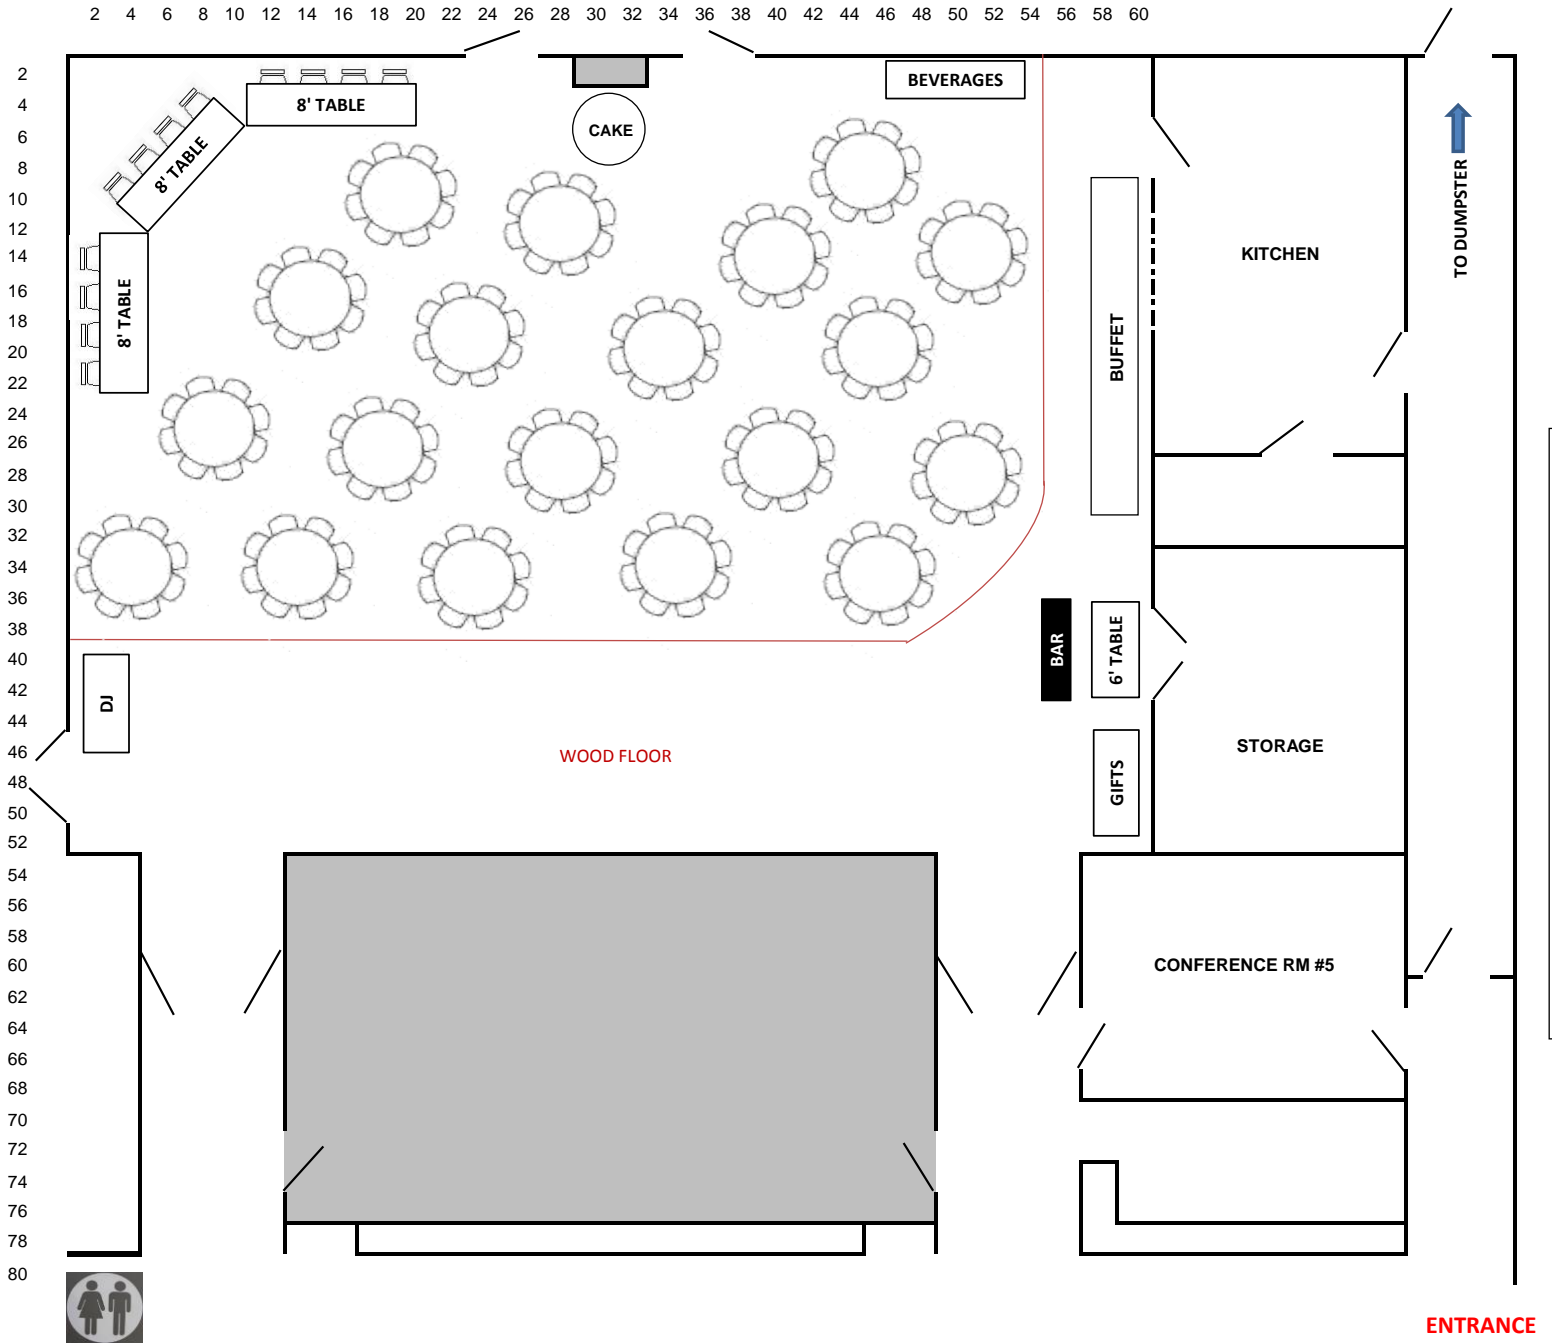

Civic Center Set-Up

Civic A & B

Set Up #1
Capacity 160

NOTES:

Civic Center Set-Up

Civic A & B

Set Up #2

Capacity 160

NOTES:

Civic Center Set-Up

Civic A & B

Set Up #3
Capacity 160

NOTES:

Civic Center Set-Up

Civic A & B

Set Up #4

Capacity 148

NOTES: