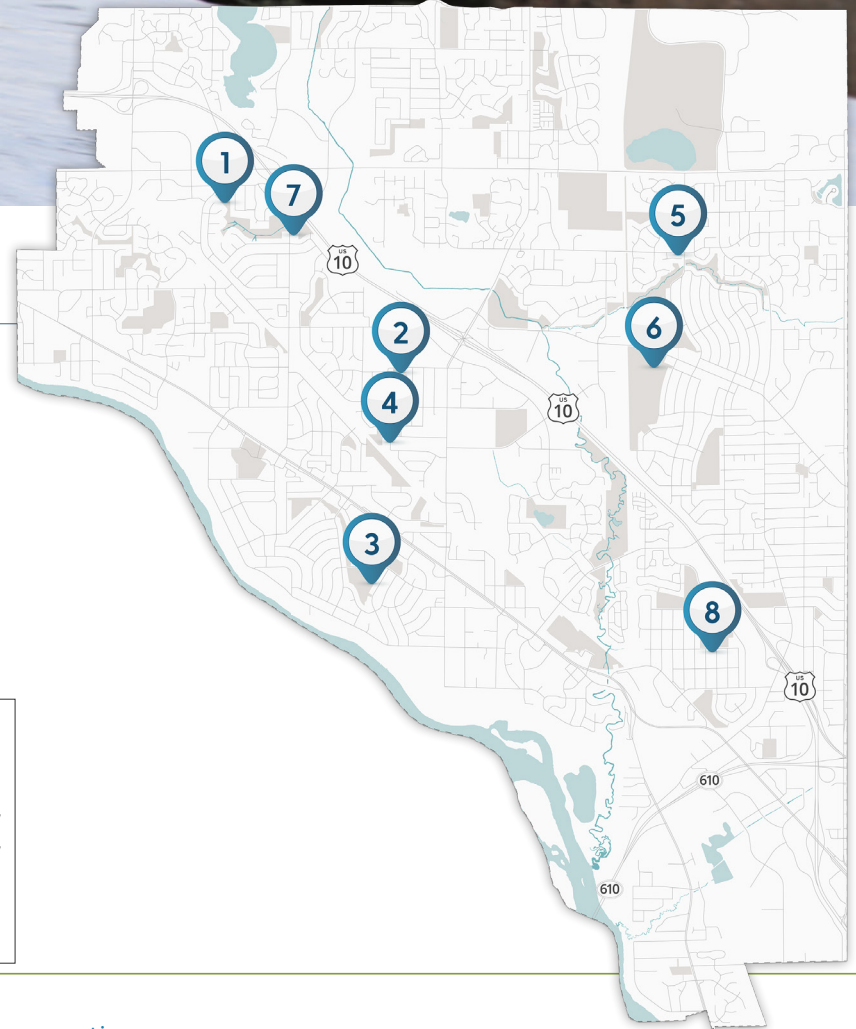

WINTER IN Coon Rapids

Hockey Rink

Sledding Hill

Pleasure Rink

Warming House

- | | |
|---|--|
| <ul style="list-style-type: none"> 1 Marshland Park ❄️
11702 Xeon Blvd. 2 Peppermint Stick Park ❄️
11480 Raven St. 3 Riverview Park 🏂❄️🛷🏠
2420 105th Ave. 4 Rockslide Park ❄️
11200 Swallow St. | <ul style="list-style-type: none"> 5 Sand Creek Elementary ❄️
12156 Olive St. 6 Sand Creek Park 🏂🛷🏠
1008 Northdale Blvd. 7 Thorpe Park 🏂❄️🛷🏠
2691 Carlson Dr. 8 Wintercrest Park 🏂❄️🛷🏠
10300 Woodcrest Dr. |
|---|--|

Warming House Hours

mid-December thru mid-February
(weather permitting)

- » Monday-Friday: 5-9 p.m.
- » Saturday and school out days: 1-9 p.m.
- » Sunday: 1-6 p.m.

Warming houses are closed on holidays.

While warming houses are open specific hours,
outdoor rinks are open during normal park hours,
5 a.m. to 10 p.m.

Community strength... for generations

coonrapidsmn.gov

Stay connected

CityofCoonRapidsMinnesota

coonrapidsgov

CTNCoonRapids

cityofcoonrapids