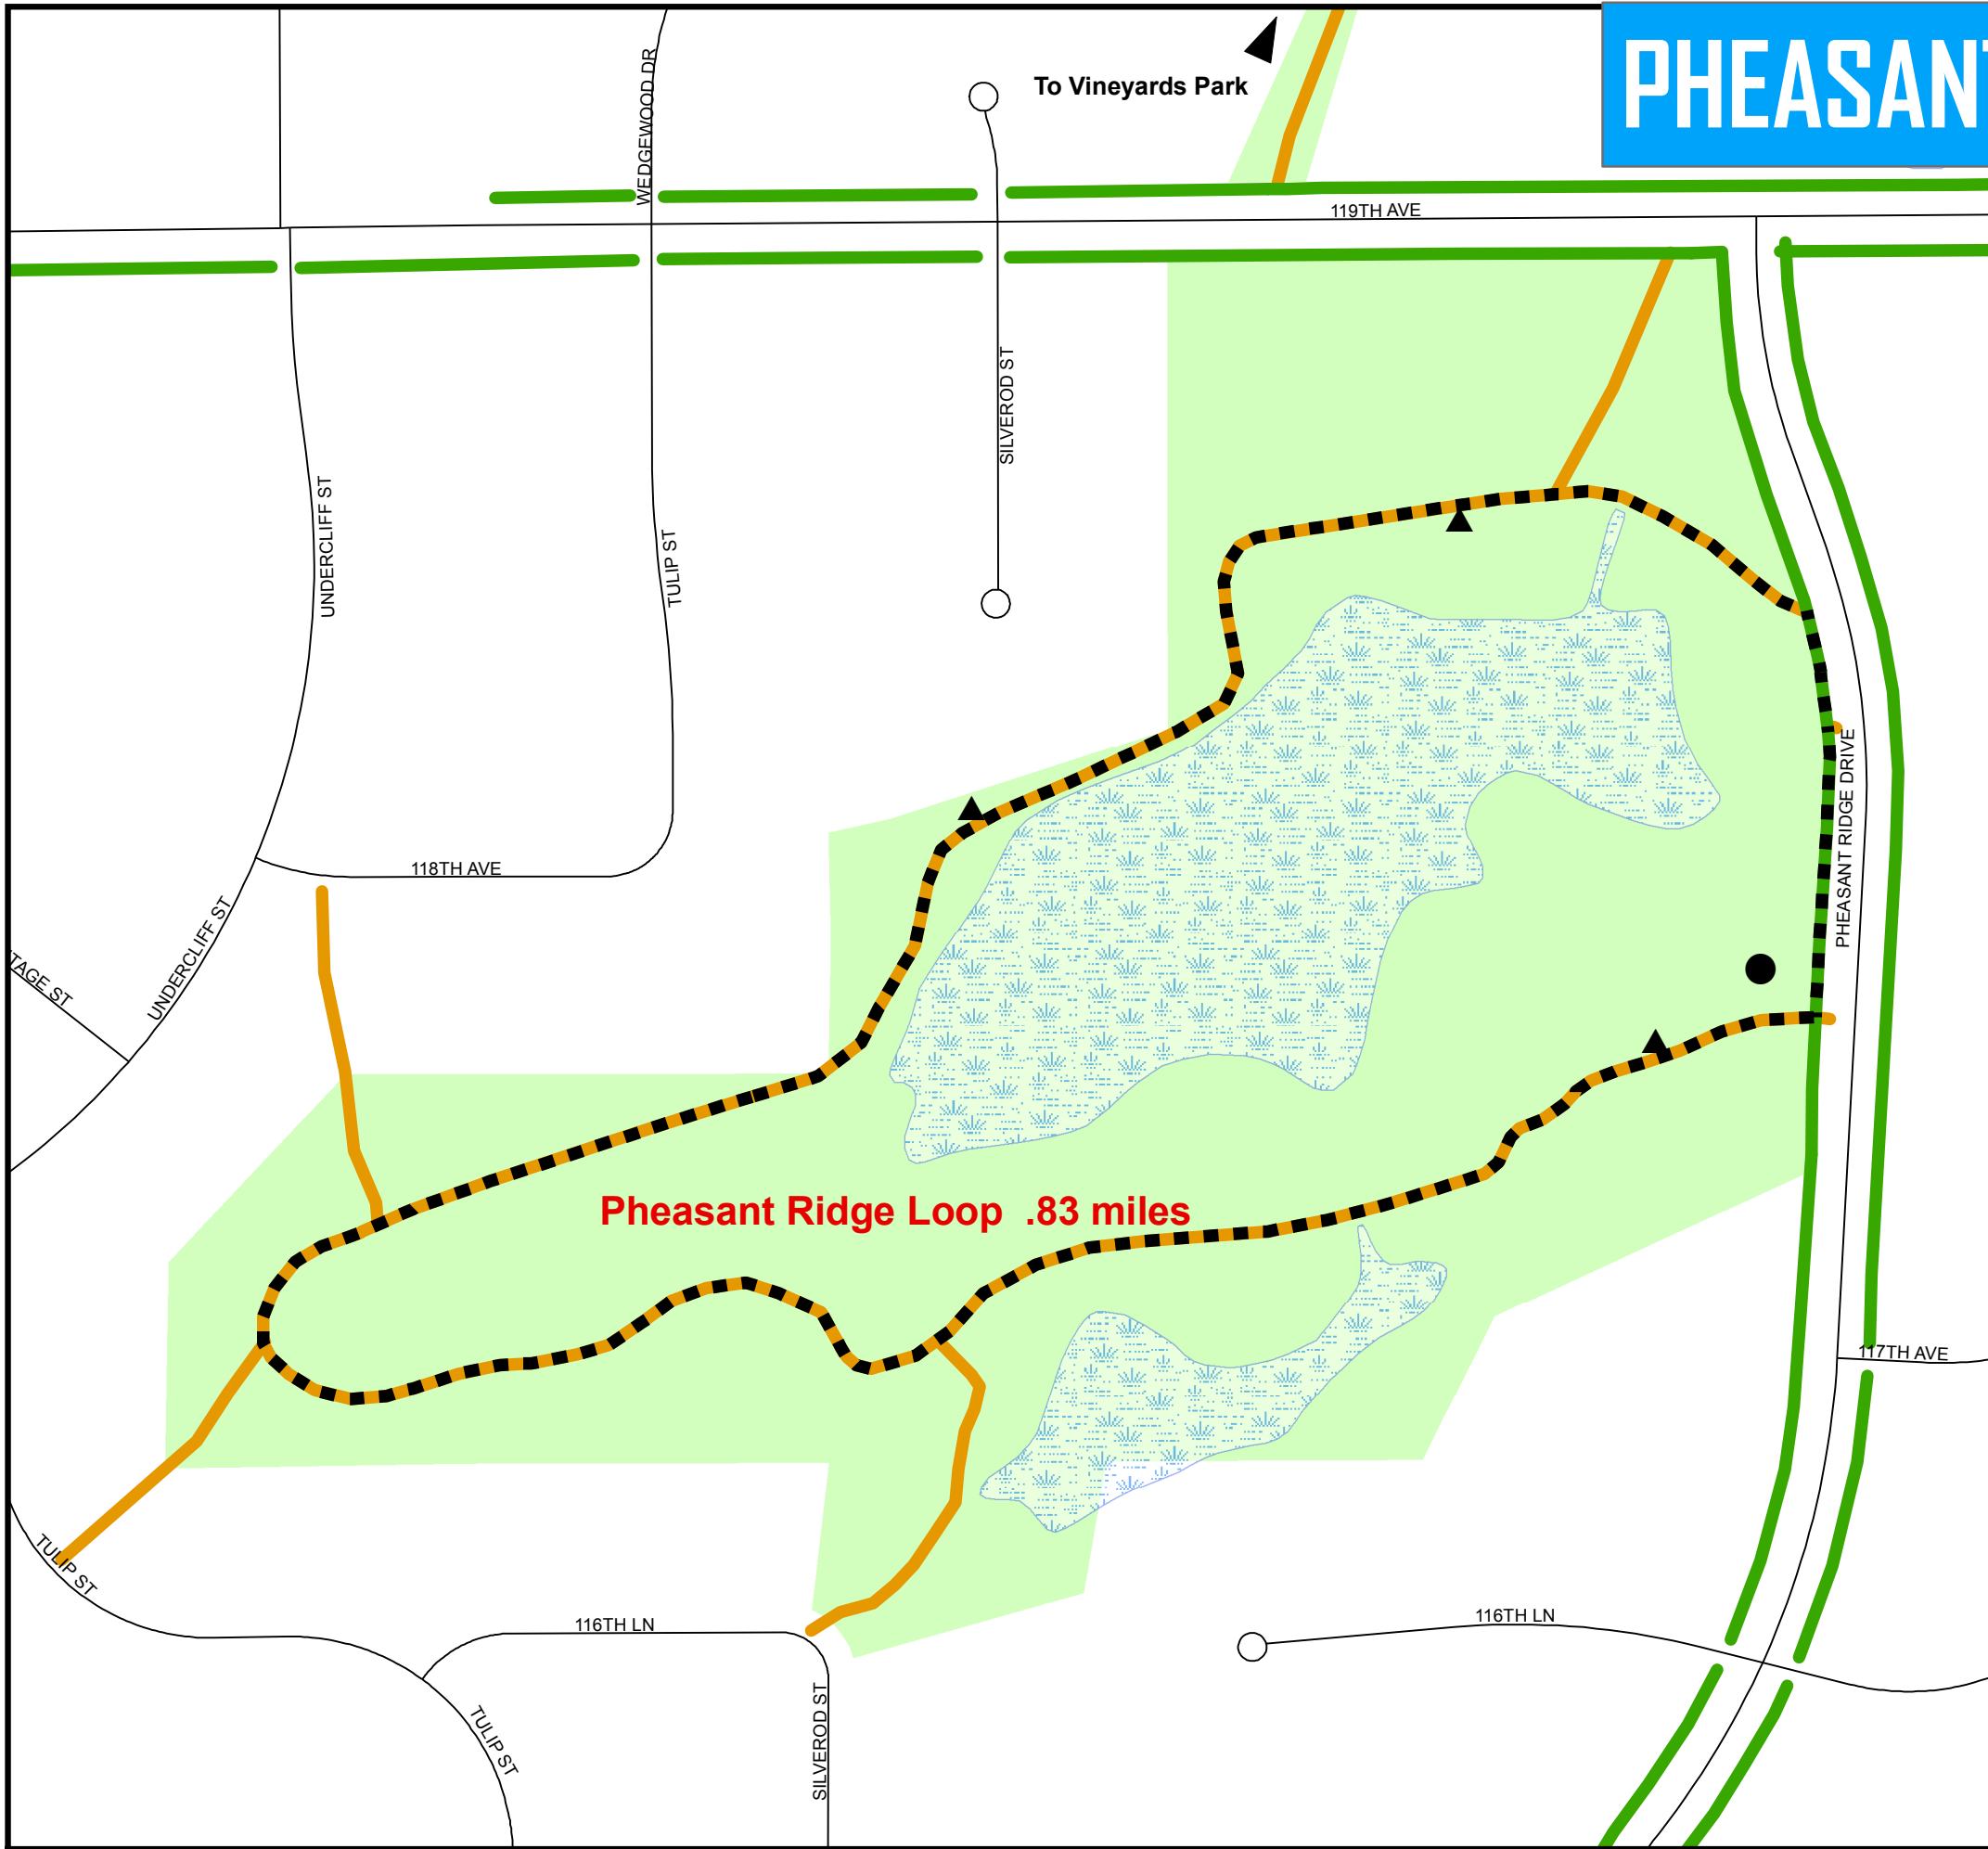

PHEASANT RIDGE PARK

Legend

- ■ ■ Pheasant Ridge Loop
- Trail
- Sidewalk
- Playground
- ▲ Bench
- Marsh
- Park

To Vineyards Park

Pheasant Ridge Loop .83 miles